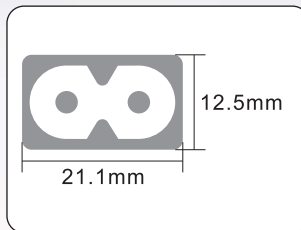

Inalways, Your Power to Lead

—— 好的電源設計從輸入領先 ——

New Product!!
PCB Mounting, special for LED TV.

0721-6 Series

* Polarized

7A 125V, 2.5A 250V AC

 力瑋實業股份有限公司
INALWAYS CORPORATION

<http://www.inalways.com.tw>