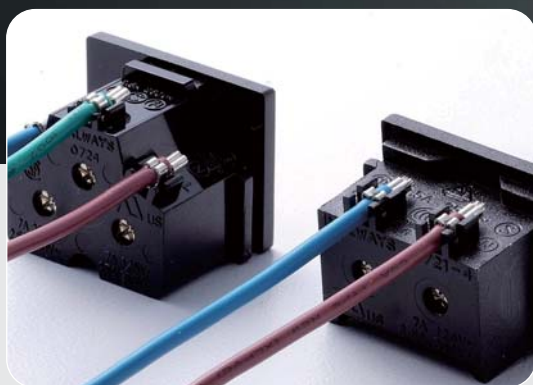

Inalways, Your Power to Lead

—— 好的電源設計從輸入領先 ——

New Design!!

*Innovation for AC Inlet
with Wire Harness by Automated System.*

New Design

Old Design

Rating : 2.5A 250V AC , 7A 125V AC

Approvals :    