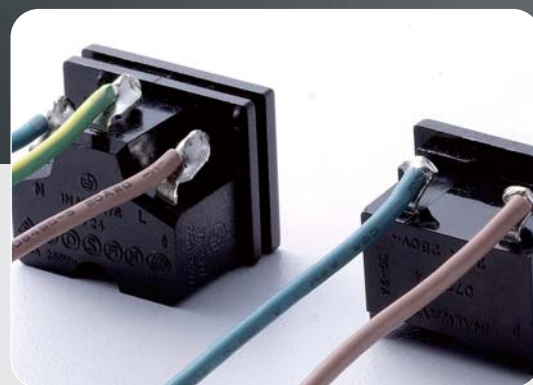

Inalways, Your Power to Lead

—— 好的電源設計從輸入領先 ——

New Design!!

*Innovation for AC Inlet
with Wire Harness by Automated System.*

New Design

Old Design

Rating : 2.5A 250V AC , 7A 125V AC

Approvals :    