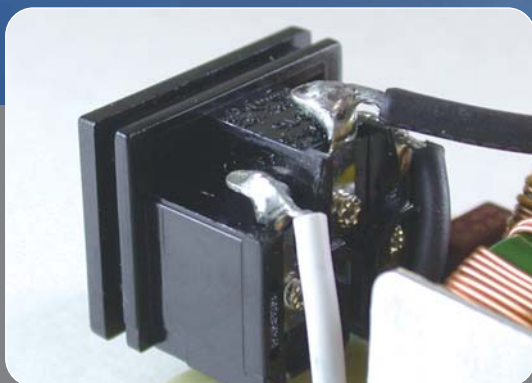

Inalways, Your Power to Lead

—— 好的電源設計從輸入領先 ——

專為 Note Book PC AC Adaptor 應用
Rating : 2.5A 250V AC , 7A 125V AC
Approvals : 

Others
Riveted Only

Inalways
Riveted & Insert Molding

The Power Entry Professional