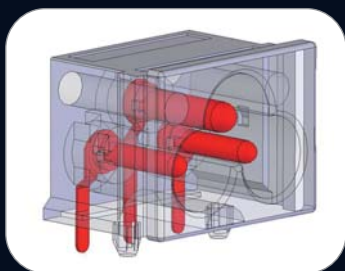

好的電源設計從輸入領先

Inalways your power to lead

專為 LCD-TV, LCD-Monitor Embedded Power Supply, Note Book Adaptor, DSC Charger, UPS 應用

Insert Molding Design
一體成型, 堅固安全無慮

Rating: 2.5A~20A 125V/250V AC
Mounting: Screw-on, Snap-in, PCB
Approvals:        