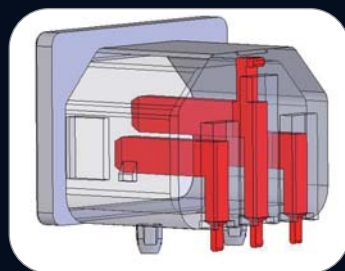

好的電源設計從輸入領先

Inalways your power to lead

專為 LCD-TV, LCD-Monitor Embedded Power Supply, Note Book Adaptor, DSC Charger, UPS 應用

Insert Molding Design
一體成型, 堅固安全無慮

Rating: 2.5A~20A 125V/250V AC
Mounting: Screw-on, Snap-in, PCB
Approvals:        