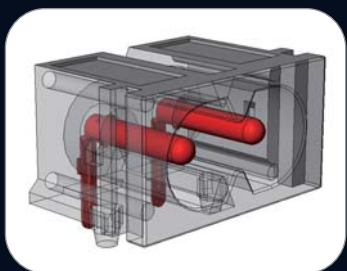

好的電源設計從輸入領先

Inalways your power to lead

專為 LCD-TV, LCD-Monitor Embedded Power Supply, Note Book Adaptor, DSC Charger, UPS 應用

Insert Molding Design
一體成型, 堅固安全無慮

Rating: 2.5A~20A 125V/250V AC
Mounting: Screw-on, Snap-in, PCB
Approvals:        