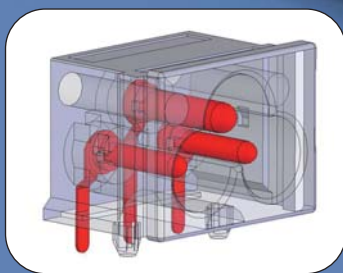

# 好的電源設計從輸入領先

*Inalways your power to lead*

專為 LCD-TV, LCD-Monitor Embedded Power Supply,  
Note Book Adaptor, DSC Charger 應用

Rating: 2.5A~20A 125V/250V AC  
Mounting: Screw-on, Snap-in, PCB

Approvals:         