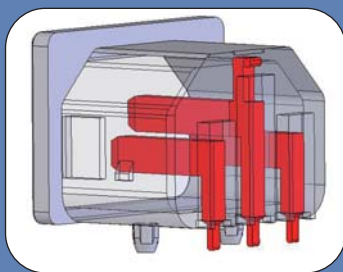

# 好的電源設計從輸入領先

*Inalways your power to lead*

專為 LCD-TV, LCD-Monitor Embedded Power Supply,  
Note Book Adaptor, DSC Charger 應用

Rating: 2.5A~20A 125V/250V AC  
Mounting: Screw-on, Snap-in, PCB

Approvals:         