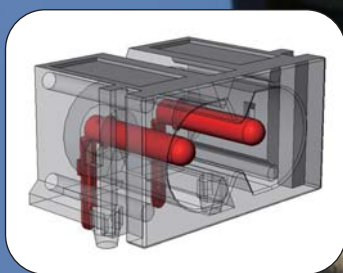

# 好的電源設計從輸入領先

*Inalways your power to lead*

專為 LCD-TV, LCD-Monitor Embedded Power Supply,  
Note Book Adaptor, DSC Charger 應用

Rating: 2.5A~20A 125V/250V AC  
Mounting: Screw-on, Snap-in, PCB

Approvals:         